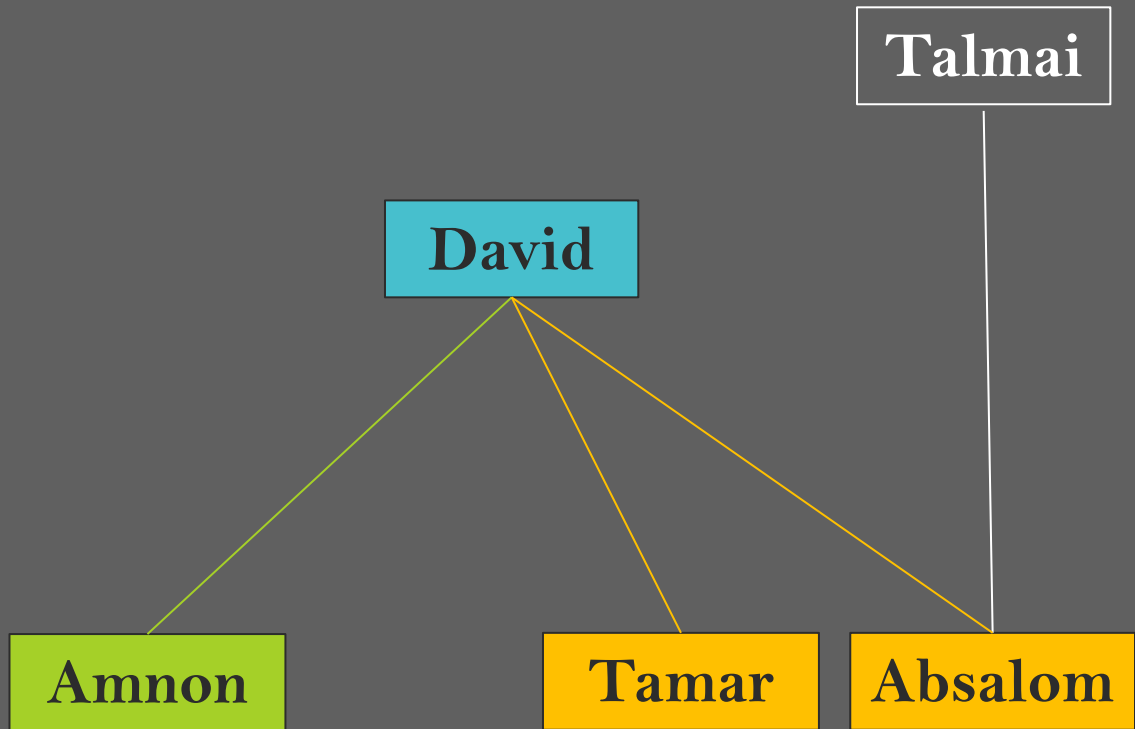

RECAP

- Absalom is 3yrs in self-imposed exile in Geshur, 80mi from Jerusalem
- Joab knows David's 'heart longs for Absalom' so he devises scheme to move David to reach out to Absalom
- Absalom returns to Jerusalem, but David still won't see him

TWO DITCHES IN DEALING WITH SIN

Avoidance

Abandonment

HEALTHY APPROACH

- Love covers a multitude of sins- 1Pet4.8
- If it's possible, as far as it depends on you, live at peace with everyone- Rom 12.18
- Brothers and sisters, if someone is caught in a sin, you who live by the Spirit should restore that person gently.- Gal 6.1